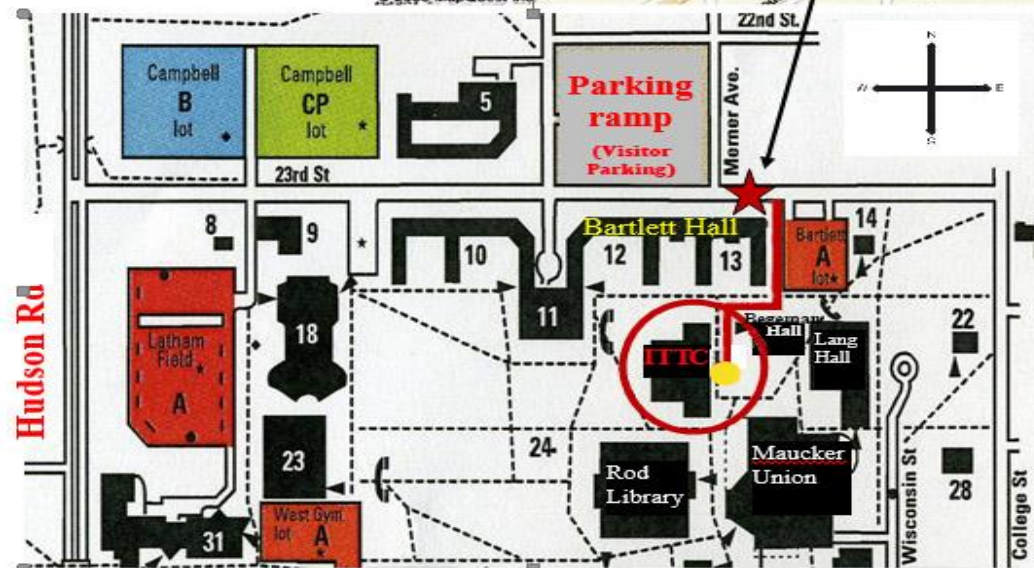

Examination Services is part of the Academic Learning Center which is located on the University of Northern Iowa Campus in room 007 of the Innovative Teaching and Technology Center (ITTC). We are located just north of the library, and south of West 23<sup>rd</sup> Street, behind the East end of Bartlett Hall. If you need help locating us, call 319-273-6023.

## Campus Location

It is recommended you utilize the parking ramp (Multimodal Transportation Center) located on West 23rd St. [Click here](#) for directions to the parking ramp and important information how to locate and use "Pay Stations."

Follow the path in red to get to the ITTC building. There are three East-facing doors to this building, please go in the center door, marked by a yellow dot on this map. Room 007 is the first office on the left.