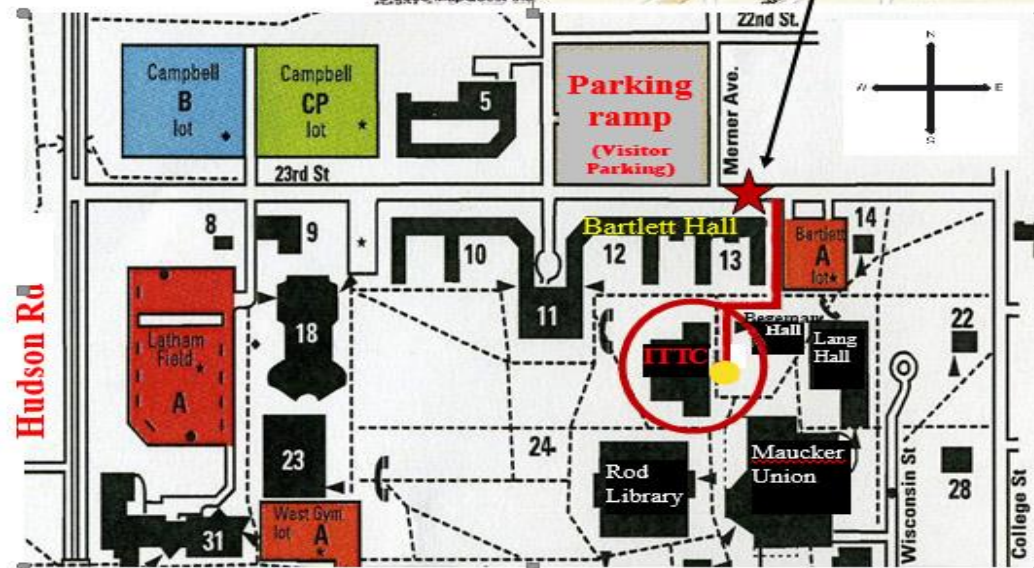

Examination Services is part of the Academic Learning Center which is located on the University of Northern Iowa Campus in room 007 of the Innovative Teaching and Technology Center (ITTC). We are located just north of the library, and south of 23rd Street, behind the East end of Bartlett Hall. If you need help locating us, call 319-273-6023.

City Location

For more detailed campus maps and driving directions, please go [here](#).

Campus Location

Please park in the visitor parking lot, behind the parking ramp on W. 23rd St.

Follow the path in red to get to the ITTC building. There are three East doors to this building, please go in the center door, marked by a yellow dot on this map. Room 007 is the first office on the left.